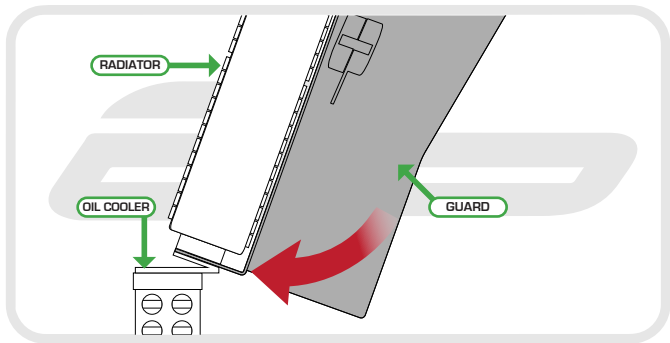

EVOTECH®
P E R F O R M A N C E

Installation Instructions

**BMW S1000R 2013
RADIATOR GUARD**

Product Reference - 10889

Kit Contents

- A** 1 x Radiator Guard
- B** 1 x Neoprene Foam

EVOTECH[®]
P E R F O R M A N C E

EVOTECH[®]
P E R F O R M A N C E

Reverse Stages

2 - 1

Maintenance

It is recommended that periodic inspections are made to ensure that dirt and debris have not become trapped between the guard and the radiator/oil cooler. Such dirt and debris would reduce the cooling efficiency of the radiator/oil cooler