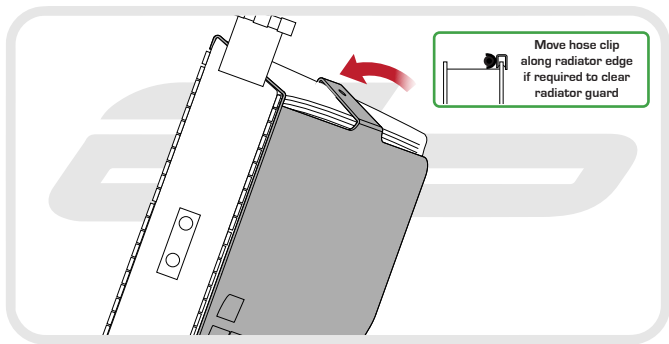

EVOTECH®
P E R F O R M A N C E

Installation Instructions

**BMW S1000R 2013
RADIATOR GUARD**

Product Reference - 10889

Kit Contents

- A** 1 x Radiator Guard
- B** 1 x Neoprene Foam

EVOTECH[®]
P E R F O R M A N C E

EVOTECH[®]
P E R F O R M A N C E

Reverse Stages

2 - 1

Maintenance

It is recommended that periodic inspections are made to ensure that dirt and debris have not become trapped between the guard and the radiator/oil cooler. Such dirt and debris would reduce the cooling efficiency of the radiator/oil cooler