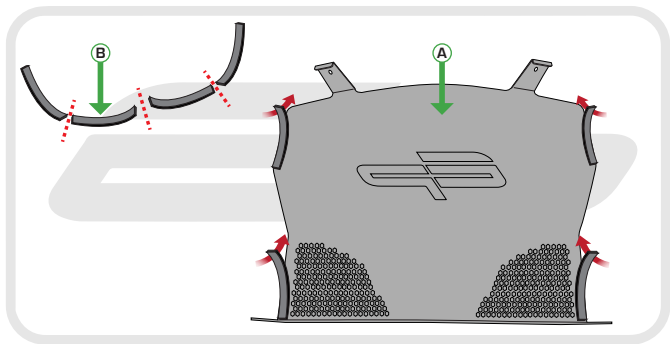

EVOTECH®
P E R F O R M A N C E

Installation Instructions

**BMW S1000R 2013
RADIATOR GUARD**

Product Reference - 10889

Kit Contents

- A** 1 x Radiator Guard
- B** 1 x Neoprene Foam

EVOTECH[®]
P E R F O R M A N C E

EVOTECH[®]
P E R F O R M A N C E

Reverse Stages

2 - 1

Maintenance

It is recommended that periodic inspections are made to ensure that dirt and debris have not become trapped between the guard and the radiator/oil cooler. Such dirt and debris would reduce the cooling efficiency of the radiator/oil cooler