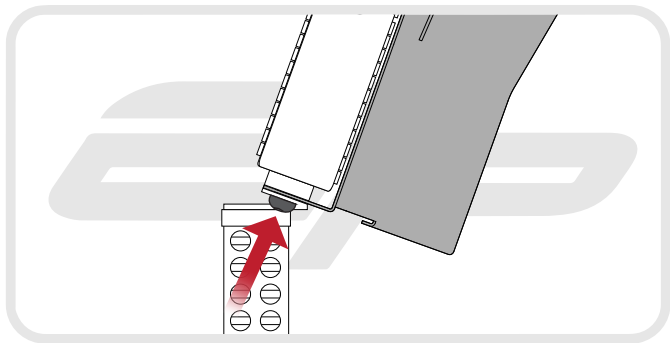

EVOTECH®
P E R F O R M A N C E

Installation Instructions

**BMW S1000R 2013
RADIATOR GUARD**

Product Reference - 10889

Kit Contents

- A** 1 x Radiator Guard
- B** 1 x Neoprene Foam

EVOTECH[®]
P E R F O R M A N C E

EVOTECH[®]
P E R F O R M A N C E

Reverse Stages

2 - 1

Maintenance

It is recommended that periodic inspections are made to ensure that dirt and debris have not become trapped between the guard and the radiator/oil cooler. Such dirt and debris would reduce the cooling efficiency of the radiator/oil cooler