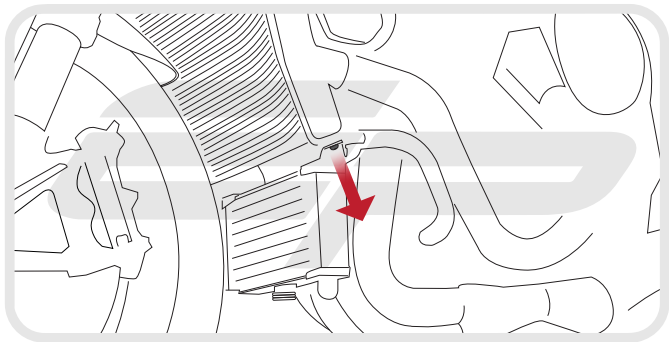

EVOTECH®
P E R F O R M A N C E

Installation Instructions

**BMW S1000R 2013
RADIATOR GUARD**

Product Reference - 10889

Kit Contents

- A** 1 x Radiator Guard
- B** 1 x Neoprene Foam

EVOTECH[®]
P E R F O R M A N C E

EVOTECH[®]
P E R F O R M A N C E

Reverse Stages

2 - 1

Maintenance

It is recommended that periodic inspections are made to ensure that dirt and debris have not become trapped between the guard and the radiator/oil cooler. Such dirt and debris would reduce the cooling efficiency of the radiator/oil cooler