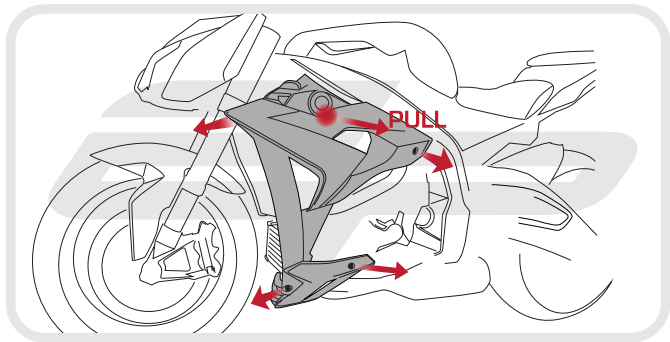

EVOTECH®
P E R F O R M A N C E

Installation Instructions

**BMW S1000R 2013
RADIATOR GUARD**

Product Reference - 10889

Kit Contents

- A** 1 x Radiator Guard
- B** 1 x Neoprene Foam

EVOTECH[®]
P E R F O R M A N C E

EVOTECH[®]
P E R F O R M A N C E

Reverse Stages

2 - 1

Maintenance

It is recommended that periodic inspections are made to ensure that dirt and debris have not become trapped between the guard and the radiator/oil cooler. Such dirt and debris would reduce the cooling efficiency of the radiator/oil cooler