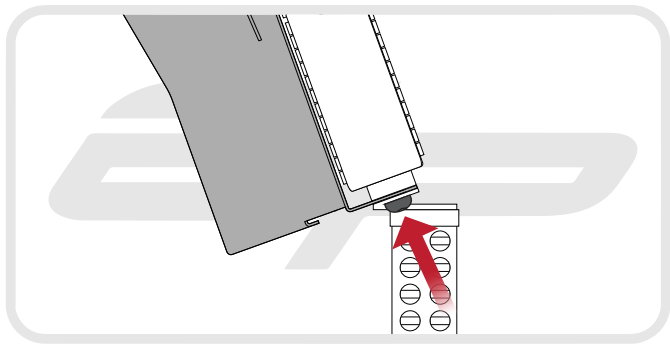

EVOTECH®
P E R F O R M A N C E

Installation Instructions

**BMW S1000R 2013
RADIATOR GUARD**

Product Reference - 10889

Kit Contents

- A** 1 x Radiator Guard
- B** 1 x Neoprene Foam

EVOTECH[®]
P E R F O R M A N C E

EVOTECH[®]
P E R F O R M A N C E

Reverse Stages

2 - 1

Maintenance

It is recommended that periodic inspections are made to ensure that dirt and debris have not become trapped between the guard and the radiator/oil cooler. Such dirt and debris would reduce the cooling efficiency of the radiator/oil cooler