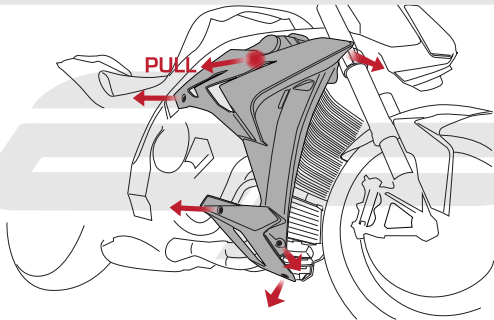

EVOTECH®
P E R F O R M A N C E

Installation Instructions

**BMW S1000R 2013
RADIATOR GUARD**

Product Reference - 10889

Kit Contents

- A** 1 x Radiator Guard
- B** 1 x Neoprene Foam

EVOTECH[®]
P E R F O R M A N C E

EVOTECH[®]
P E R F O R M A N C E

Reverse Stages

2 - 1

Maintenance

It is recommended that periodic inspections are made to ensure that dirt and debris have not become trapped between the guard and the radiator/oil cooler. Such dirt and debris would reduce the cooling efficiency of the radiator/oil cooler