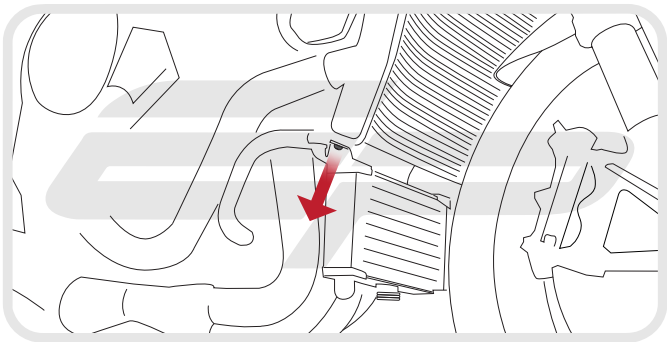

EVOTECH®
P E R F O R M A N C E

Installation Instructions

**BMW S1000R 2013
RADIATOR GUARD**

Product Reference - 10889

Kit Contents

- A** 1 x Radiator Guard
- B** 1 x Neoprene Foam

EVOTECH[®]
P E R F O R M A N C E

EVOTECH[®]
P E R F O R M A N C E

Reverse Stages

2 - 1

Maintenance

It is recommended that periodic inspections are made to ensure that dirt and debris have not become trapped between the guard and the radiator/oil cooler. Such dirt and debris would reduce the cooling efficiency of the radiator/oil cooler