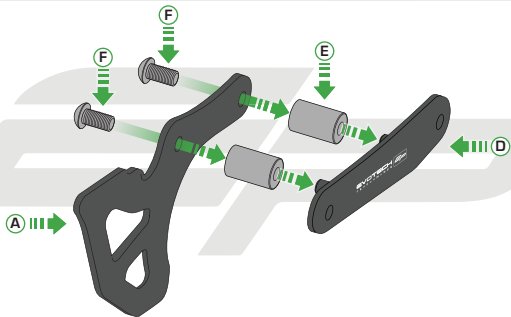

## YAMAHA YZF-R1 2015 TOE GUARD AND GP PADDOCK STAND PLATES

Product Reference - 12610

### Kit Contents

- Ⓐ 1 x Toe Guard
- Ⓑ 1 x LH GP Paddock Stand Plate
- Ⓒ 1 x RH GP Paddock Stand Plate
- Ⓓ 1 x Toe Guard Mounting Plate
- Ⓔ 2 x Threaded Spacers
- Ⓕ 2 x M6 - 12 Socket Button Head Screws
- Ⓖ 4 x M6 - 20 Socket Button Head Screws