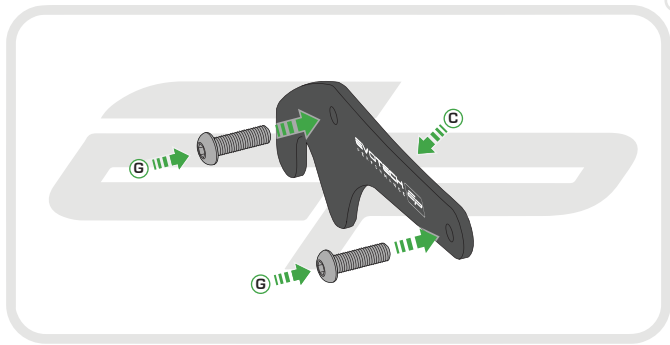

## YAMAHA YZF-R1 2015 TOE GUARD AND GP PADDOCK STAND PLATES

Product Reference - 12610

### Kit Contents

- Ⓐ 1 x Toe Guard
- Ⓑ 1 x LH GP Paddock Stand Plate
- Ⓒ 1 x RH GP Paddock Stand Plate
- Ⓓ 1 x Toe Guard Mounting Plate
- Ⓔ 2 x Threaded Spacers
- Ⓕ 2 x M6 - 12 Socket Button Head Screws
- Ⓖ 4 x M6 - 20 Socket Button Head Screws