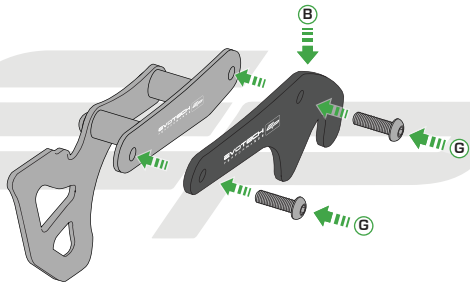

## YAMAHA YZF-R1 2015 TOE GUARD AND GP PADDOCK STAND PLATES

Product Reference - 12610

### Kit Contents

- Ⓐ 1 x Toe Guard
- Ⓑ 1 x LH GP Paddock Stand Plate
- Ⓒ 1 x RH GP Paddock Stand Plate
- Ⓓ 1 x Toe Guard Mounting Plate
- Ⓔ 2 x Threaded Spacers
- Ⓕ 2 x M6 - 12 Socket Button Head Screws
- Ⓖ 4 x M6 - 20 Socket Button Head Screws